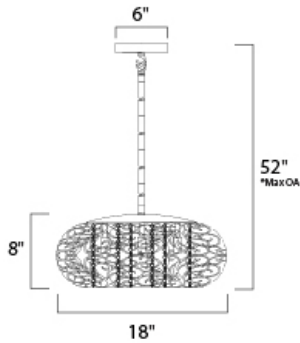

*max overall height of fixture

MEASUREMENTS

- DIMENSION : 18" L x 18" W x 8" H
- MAX OAH : 52" OAH
- CANOPY : 6" W x 0.75" H x 6" L
- HANGING WEIGHT : 9.83 lb

LAMPING

- INPUT VOLTAGE : 120V
- LUMENS : 5,250 Rated
- BULB : 7 x 40W Xenon G9 , 280W Total
- BULB INCLUDED : (Included)
- DIMMABLE : Yes
- COLOR_TEMP : 2900K